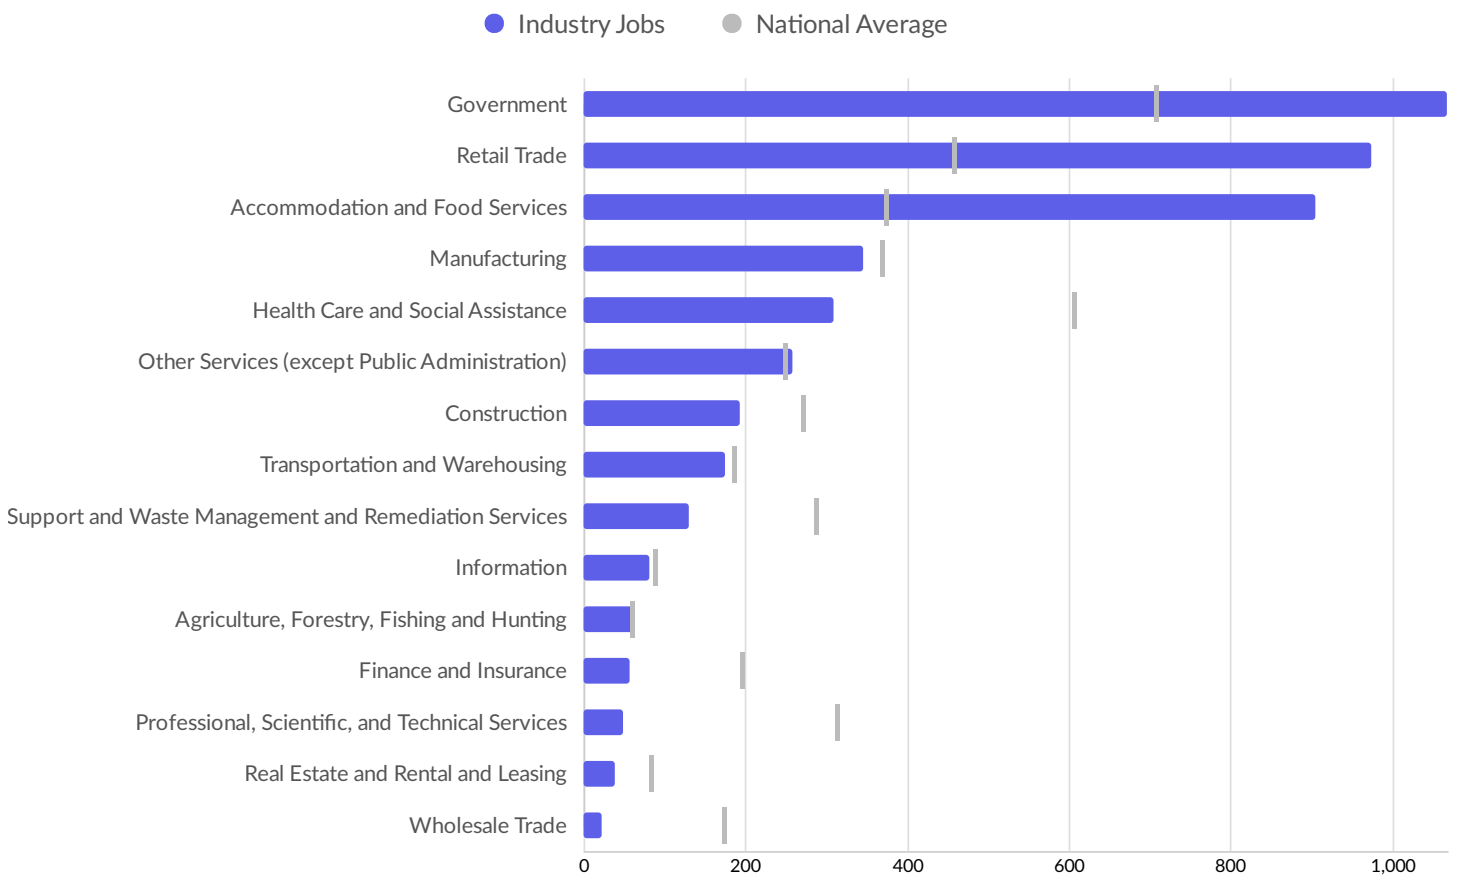

Top Industry LQ

Top Industry GRP

Top Industry Earnings

Largest Industries

Business Characteristics

Business Size

	Percentage	Business Count
1 to 4 employees	33.0%	132
5 to 9 employees	25.8%	103
10 to 19 employees	21.3%	85
20 to 49 employees	16.0%	64
50 to 99 employees	3.0%	12
100 to 249 employees	1.0%	4