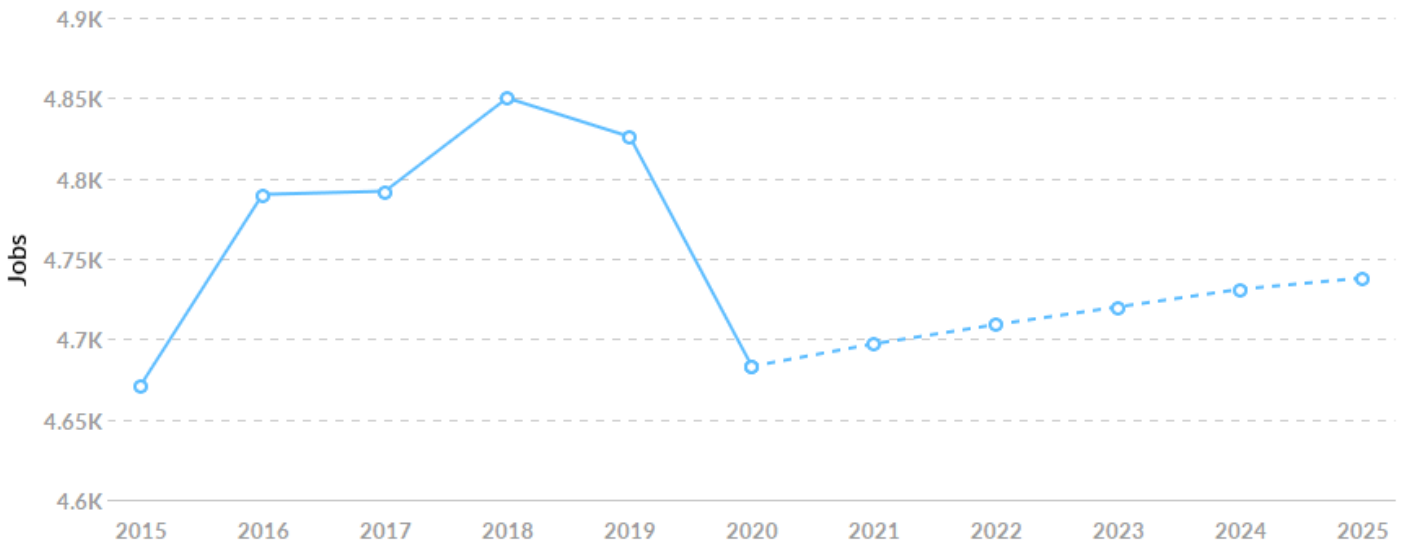

Economy Overview

26,197

Population (2020)

Population grew by **1,849** over the last 5 years and is projected to grow by **1,093** over the next 5 years.

4,683

Total Regional Employment

Jobs grew by **12** over the last 5 years and are projected to grow by **55** over the next 5 years.

2020 Labor Force Breakdown

Population breakdown data is not available at the ZIP level. Please choose a different region to see this data.

Educational Attainment

Educational attainment data is not available at the ZIP level. Please choose a different region to see this data.

Historic & Projected Trends

Population Trends

As of 2020 the region's population **increased by 7.6%** since 2015, growing by 1,849. Population is expected to **increase by 4.2%** between 2020 and 2025, adding 1,093.

Timeframe	Population
2015	24,348
2016	25,126
2017	25,470
2018	25,819
2019	25,870
2020	26,197
2021	26,472
2022	26,712
2023	26,924
2024	27,118
2025	27,291

Job Trends

From 2015 to 2020, jobs increased by 0.3% in Riverbank, CA (in Stanislaus county) (ZIP 95367) from 4,671 to 4,683. This change fell short of the national growth rate of 3.1% by 2.8%.