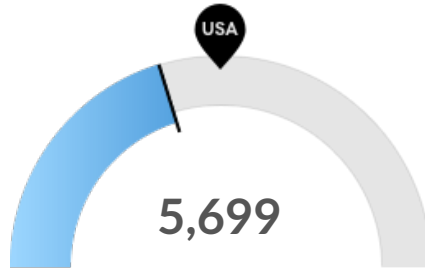

Economy Overview

26,197

Population (2020)

Population grew by **1,849** over the last 5 years and is projected to grow by **1,093** over the next 5 years.

4,683

Total Regional Employment

Jobs grew by **12** over the last 5 years and are projected to grow by **55** over the next 5 years.

Historic & Projected Trends

Population Trends

As of 2020 the region's population **increased by 7.6%** since 2015, growing by 1,849. Population is expected to **increase by 4.2%** between 2020 and 2025, adding 1,093.

Timeframe	Population
2015	24,348
2016	25,126
2017	25,470
2018	25,819
2019	25,870
2020	26,197
2021	26,472
2022	26,712
2023	26,924
2024	27,118
2025	27,291

Job Trends

From 2015 to 2020, jobs increased by 0.3% in Riverbank, CA (in Stanislaus county) (ZIP 95367) from 4,671 to 4,683. This change fell short of the national growth rate of 3.1% by 2.8%.

Timeframe	Jobs
2015	4,671
2016	4,790
2017	4,792
2018	4,850
2019	4,826
2020	4,683
2021	4,697
2022	4,709
2023	4,720
2024	4,731
2025	4,738

Population Characteristics

Millennials

Riverbank, CA (in Stanislaus county) (ZIP 95367) has 5,837 millennials (ages 25-39). The national average for an area this size is 5,334.