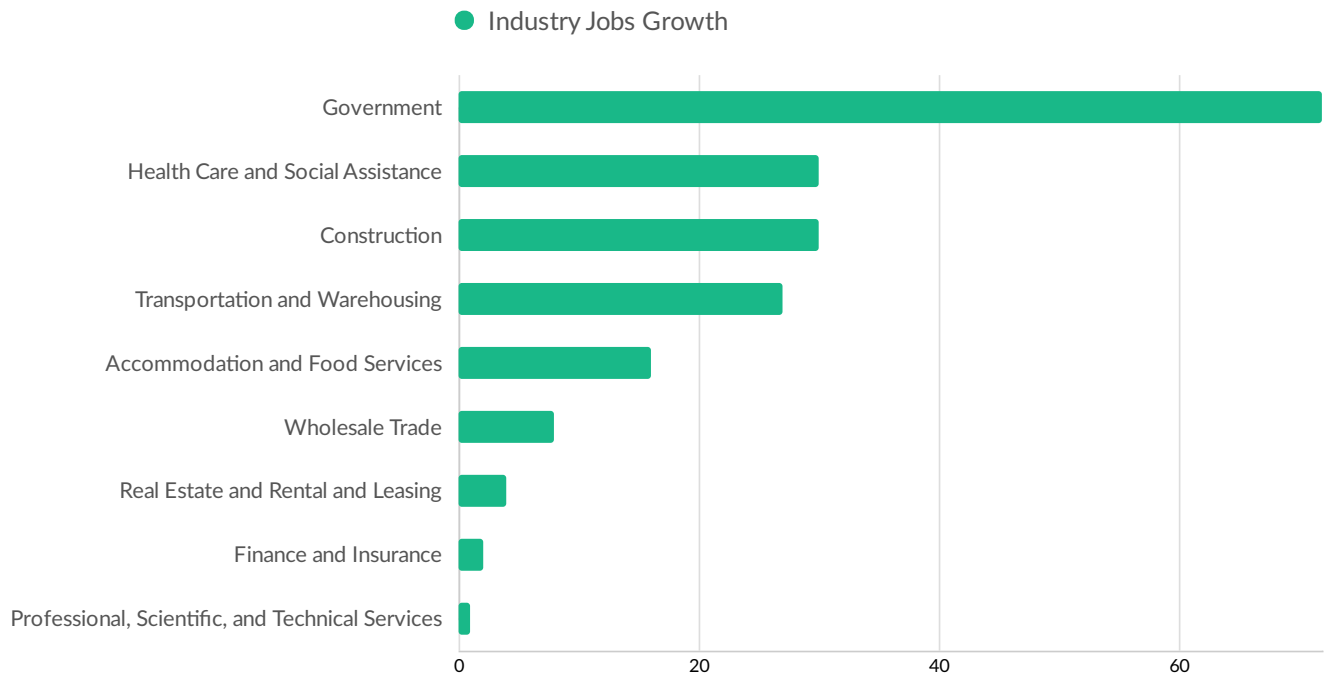

ZIP	Name	2020 Employment
95367	Riverbank, CA (in Stanis...	4,683

Where Talent Lives

ZIP	Name	2020 Workers
95367	Riverbank, CA (in Stanis...	11,425

Industry Characteristics

Largest Industries

Top Growing Industries