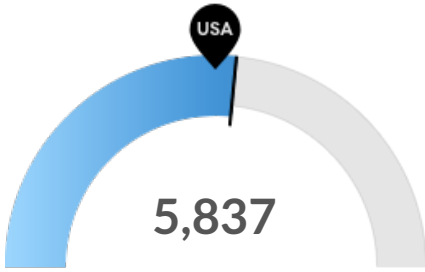

Historic & Projected Trends

Population Trends

As of 2020 the region's population **increased by 7.6%** since 2015, growing by 1,849. Population is expected to **increase by 4.2%** between 2020 and 2025, adding 1,093.

Timeframe	Population
2015	24,348
2016	25,126
2017	25,470
2018	25,819
2019	25,870
2020	26,197
2021	26,472
2022	26,712
2023	26,924
2024	27,118
2025	27,291

Job Trends

From 2015 to 2020, jobs increased by 0.3% in Riverbank, CA (in Stanislaus county) (ZIP 95367) from 4,671 to 4,683. This change fell short of the national growth rate of 3.1% by 2.8%.

Timeframe	Jobs
2015	4,671
2016	4,790
2017	4,792
2018	4,850
2019	4,826
2020	4,683
2021	4,697
2022	4,709
2023	4,720
2024	4,731
2025	4,738

Population Characteristics

Millennials

Riverbank, CA (in Stanislaus county) (ZIP 95367) has 5,837 millennials (ages 25-39). The national average for an area this size is 5,334.

Retiring Soon

Retirement risk is low in Riverbank, CA (in Stanislaus county) (ZIP 95367). The national average for an area this size is 7,606 people 55 or older, while there are 5,699 here.

Racial Diversity