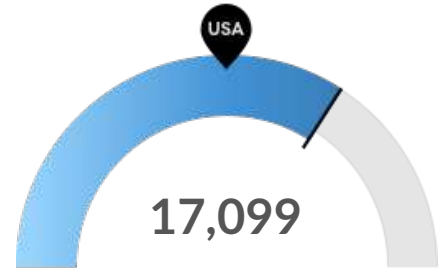

Historic & Projected Trends

Population Trends

As of 2020 the region's population **increased by 7.6%** since 2015, growing by 1,849. Population is expected to **increase by 4.2%** between 2020 and 2025, adding 1,093.

Timeframe	Population
2015	24,348
2016	25,126
2017	25,470
2018	25,819
2019	25,870
2020	26,197
2021	26,472
2022	26,712
2023	26,924
2024	27,118
2025	27,291

Job Trends

From 2015 to 2020, jobs increased by 0.3% in Riverbank, CA (in Stanislaus county) (ZIP 95367) from 4,671 to 4,683. This change fell short of the national growth rate of 3.1% by 2.8%.

Timeframe	Jobs
2015	4,671
2016	4,790
2017	4,792
2018	4,850
2019	4,826
2020	4,683
2021	4,697
2022	4,709
2023	4,720
2024	4,731
2025	4,738

Population Characteristics

Millennials

Riverbank, CA (in Stanislaus county) (ZIP 95367) has 5,837 millennials (ages 25-39). The national average for an area this size is 5,334.

Retiring Soon

Retirement risk is low in Riverbank, CA (in Stanislaus county) (ZIP 95367). The national average for an area this size is 7,606 people 55 or older, while there are 5,699 here.

Racial Diversity