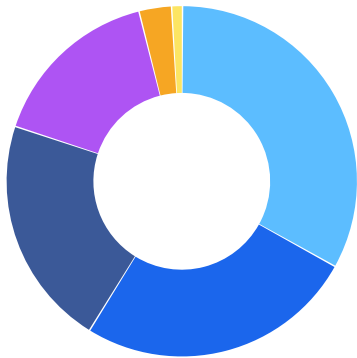

Top Industry LQ

Top Industry GRP

Top Industry Earnings

Largest Industries

Business Characteristics

Business Size

	Percentage	Business Count
1 to 4 employees	33.0%	132
5 to 9 employees	25.8%	103
10 to 19 employees	21.3%	85
20 to 49 employees	16.0%	64
50 to 99 employees	3.0%	12
100 to 249 employees	1.0%	4