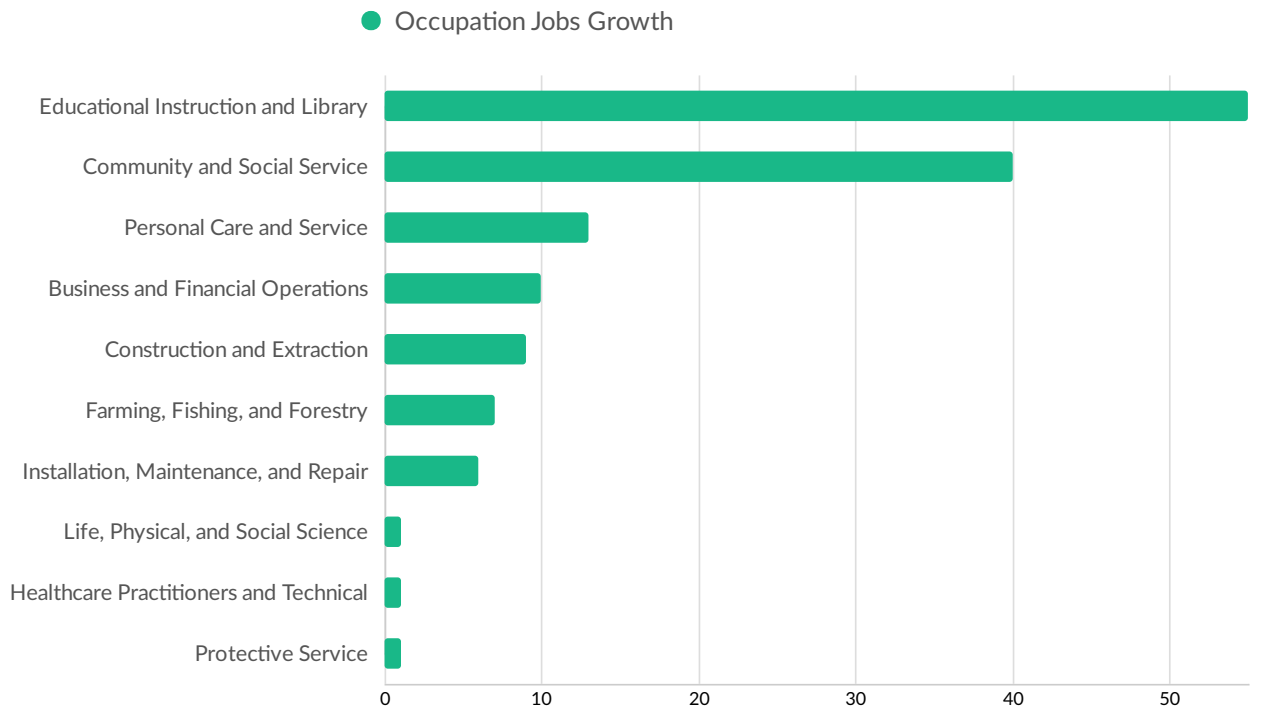

Top Growing Occupations