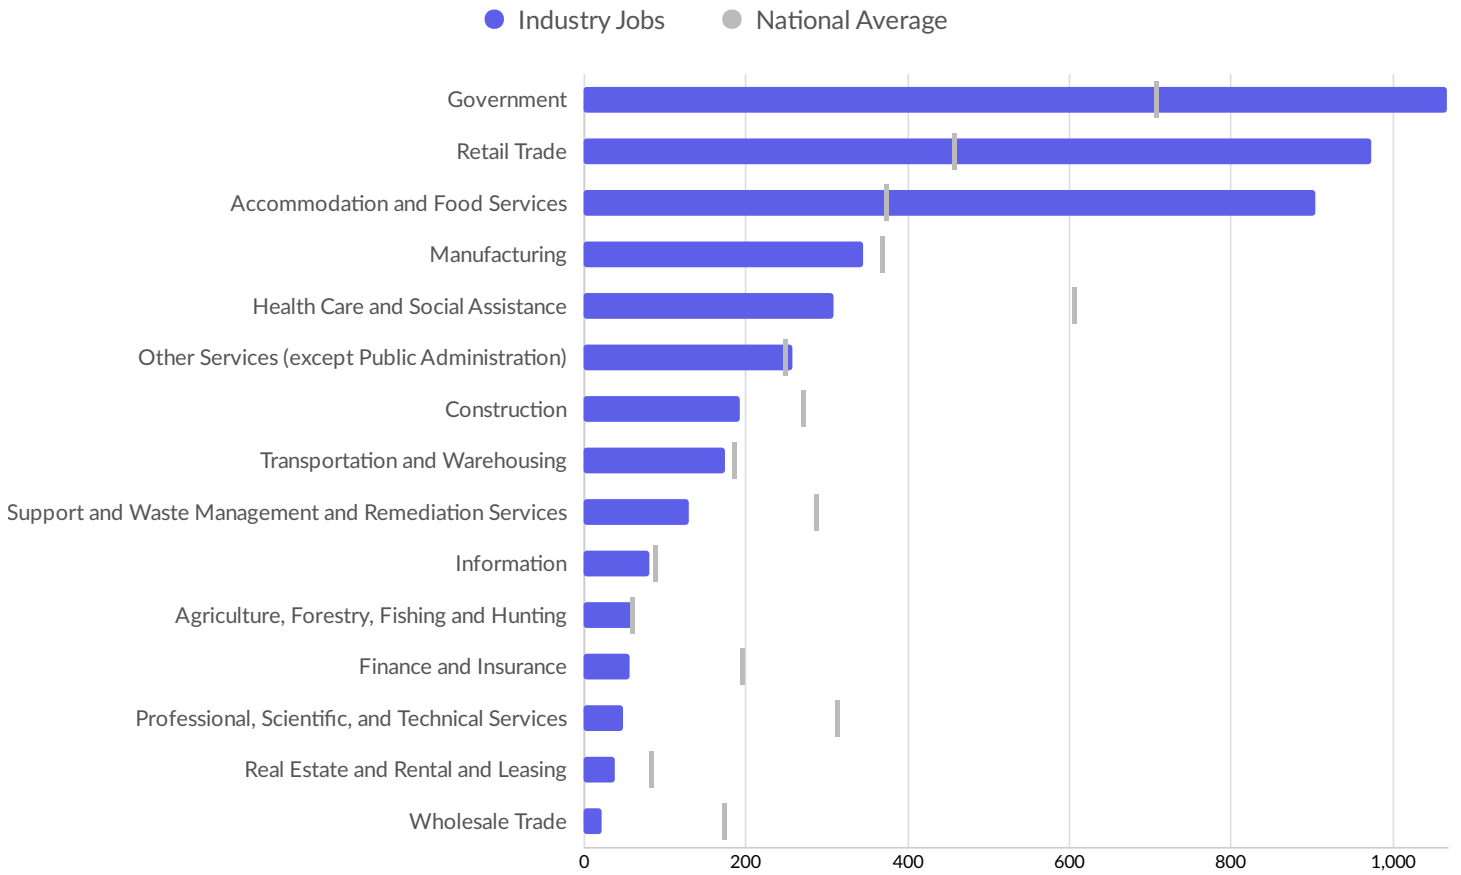

Place of Work vs Place of Residence

Understanding where talent in Riverbank, CA (in Stanislaus county) currently works compared to where talent lives can help you optimize site decisions.

Where Talent Works

ZIP	Name	2020 Employment
95367	Riverbank, CA (in Stanis...	4,683

Where Talent Lives

ZIP	Name	2020 Workers
95367	Riverbank, CA (in Stanis...	11,425

Industry Characteristics

Largest Industries

Top Growing Industries