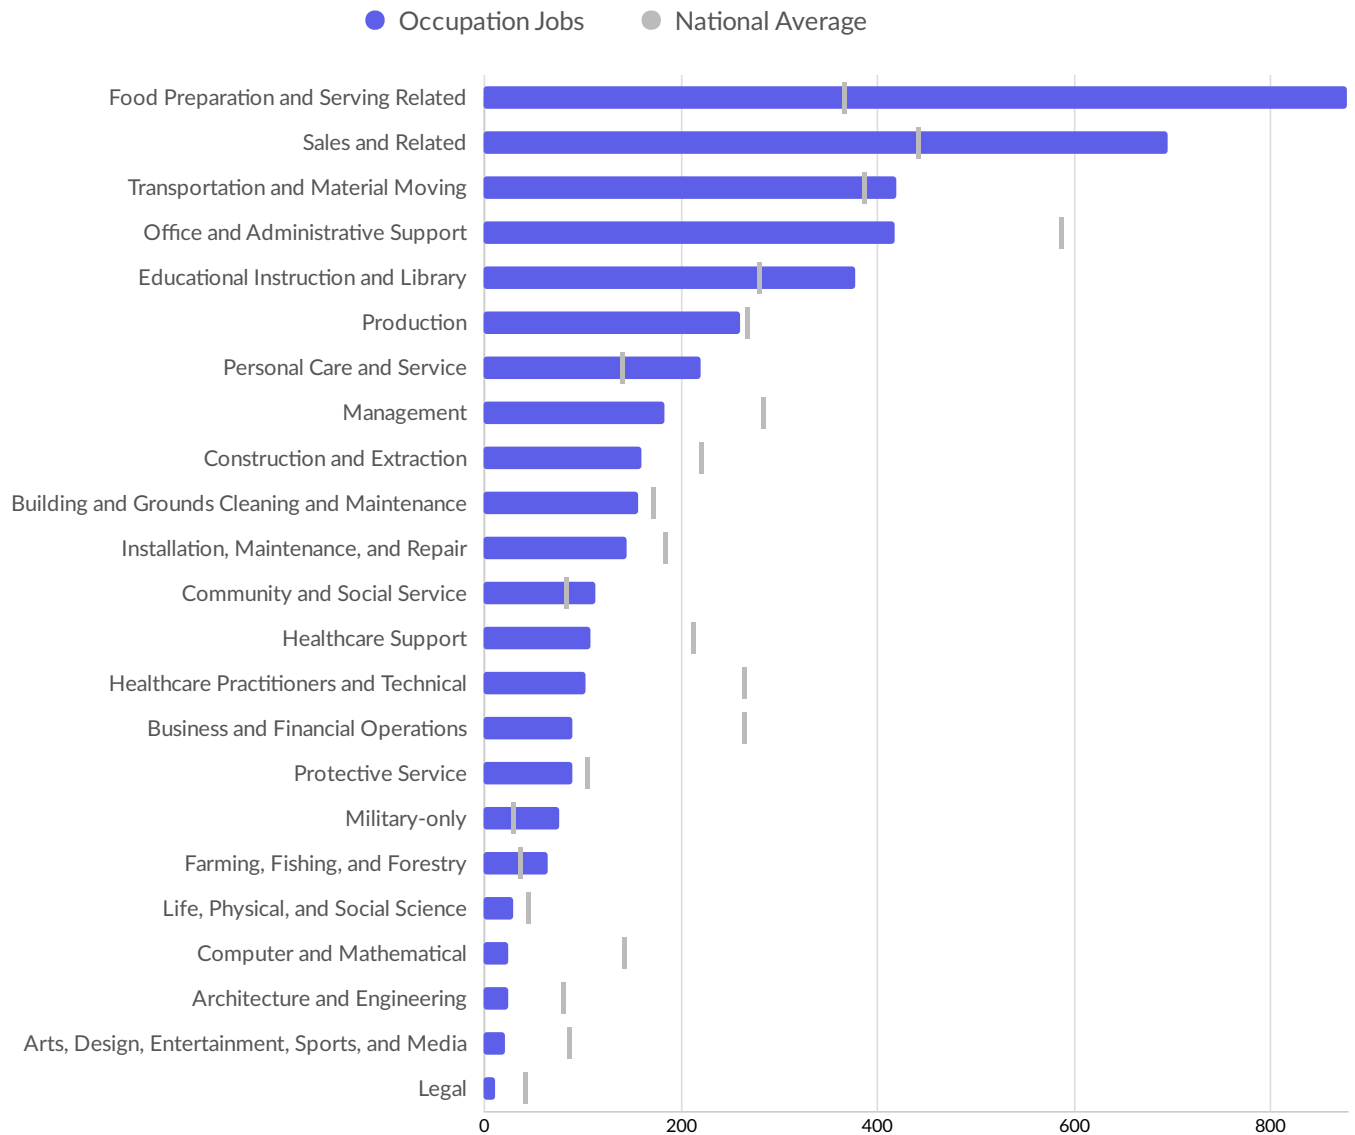

Workforce Characteristics

Largest Occupations