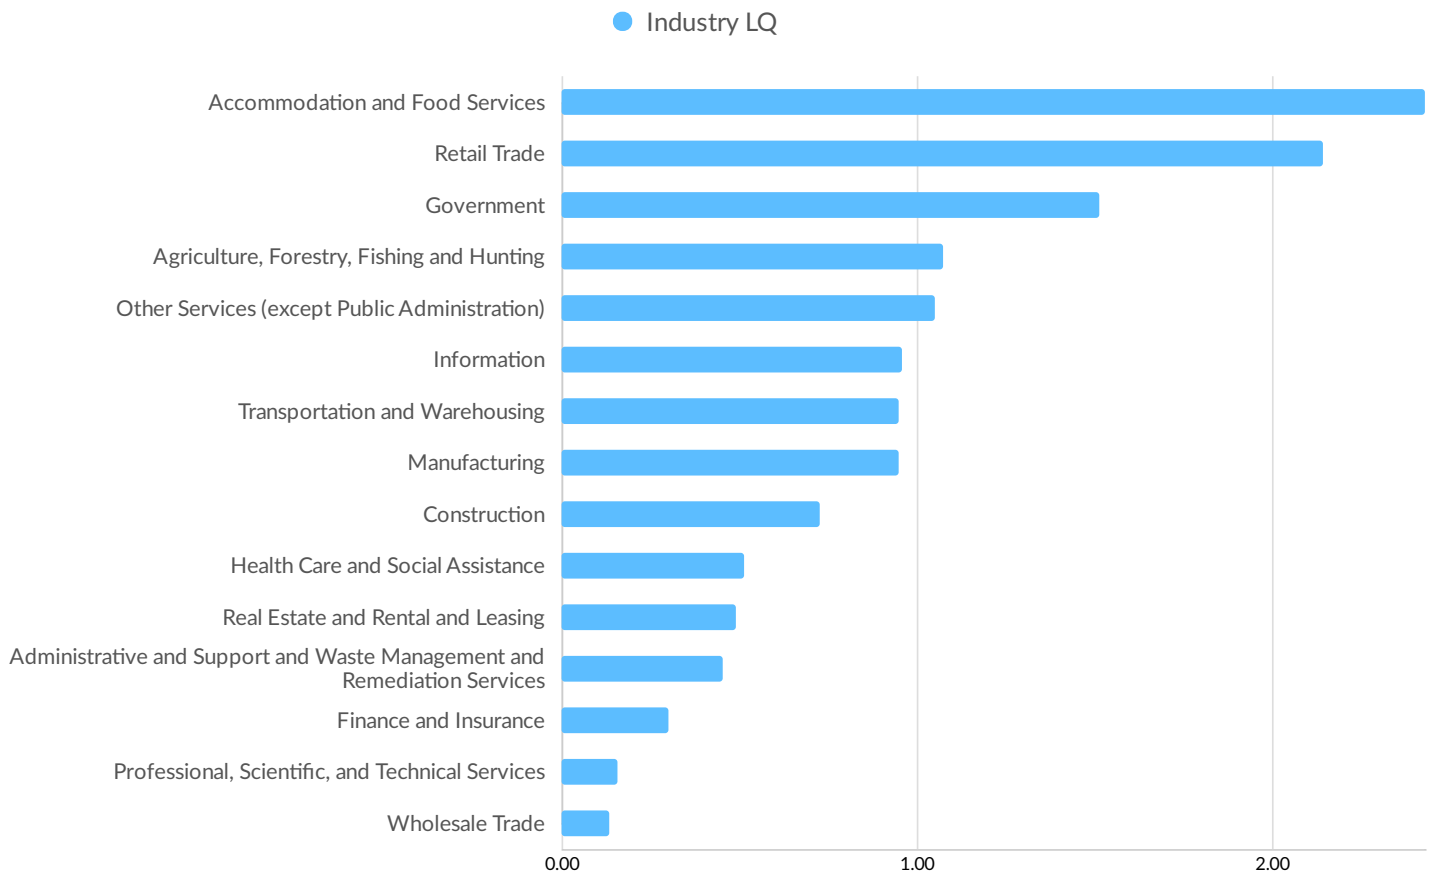

Top Industry LQ