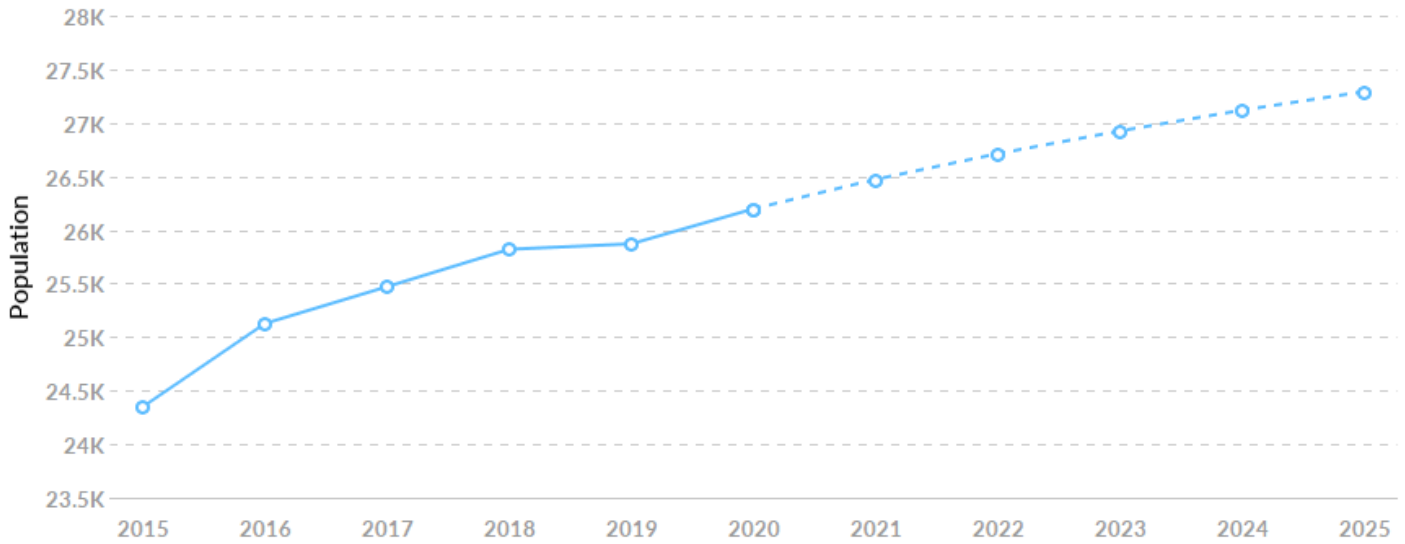

Economy Overview

26,197

Population (2020)

Population grew by **1,849** over the last 5 years and is projected to grow by **1,093** over the next 5 years.

4,683

Total Regional Employment

Jobs grew by **12** over the last 5 years and are projected to grow by **55** over the next 5 years.

2020 Labor Force Breakdown

Population breakdown data is not available at the ZIP level. Please choose a different region to see this data.

Educational Attainment

Educational attainment data is not available at the ZIP level. Please choose a different region to see this data.

Historic & Projected Trends

Population Trends

As of 2020 the region's population **increased by 7.6%** since 2015, growing by 1,849. Population is expected to **increase by 4.2%** between 2020 and 2025, adding 1,093.