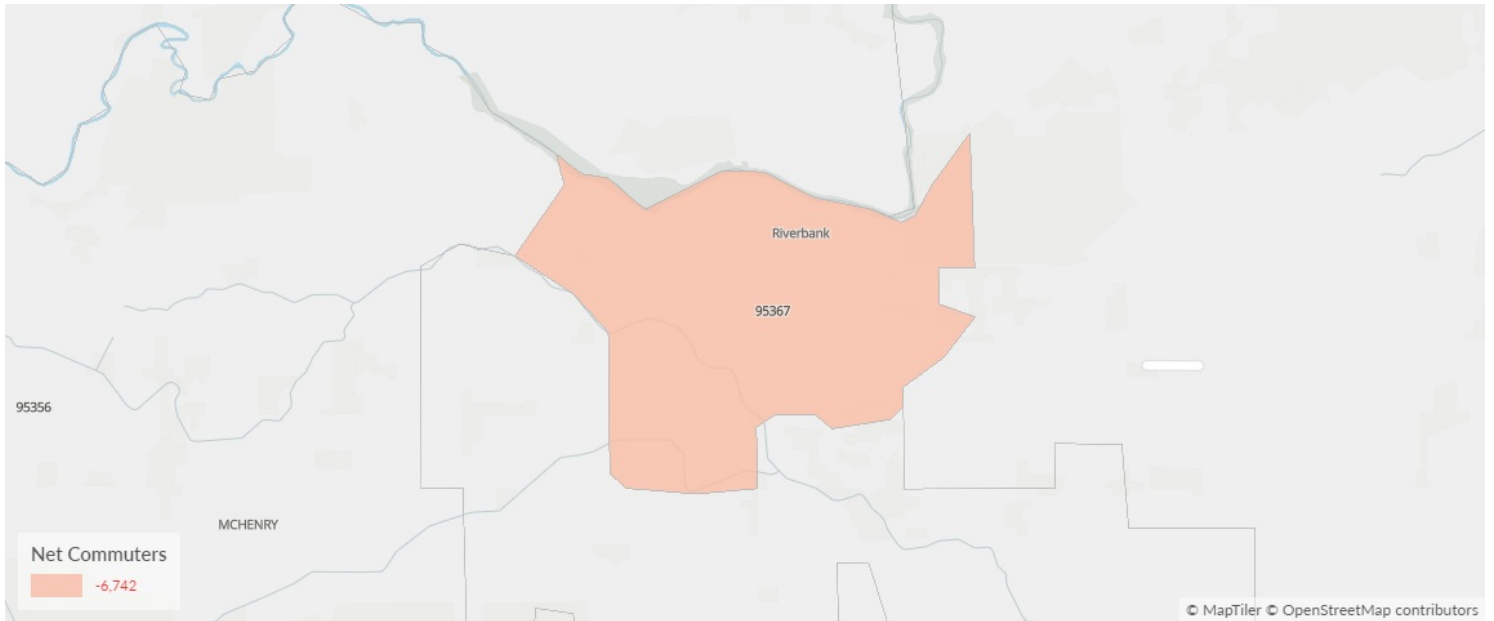

Violent Crime

Crime data is not available at the ZIP level. Please choose a different region level to see this data.

Property Crime

Crime data is not available at the ZIP level. Please choose a different region level to see this data.

Place of Work vs Place of Residence

Understanding where talent in Riverbank, CA (in Stanislaus county) currently works compared to where talent lives can help you optimize site decisions.

Where Talent Works

ZIP	Name	2020 Employment
95367	Riverbank, CA (in Stanis...	4,683

Where Talent Lives

ZIP	Name	2020 Workers
95367	Riverbank, CA (in Stanis...	11,425

Industry Characteristics

Largest Industries

Top Growing Industries